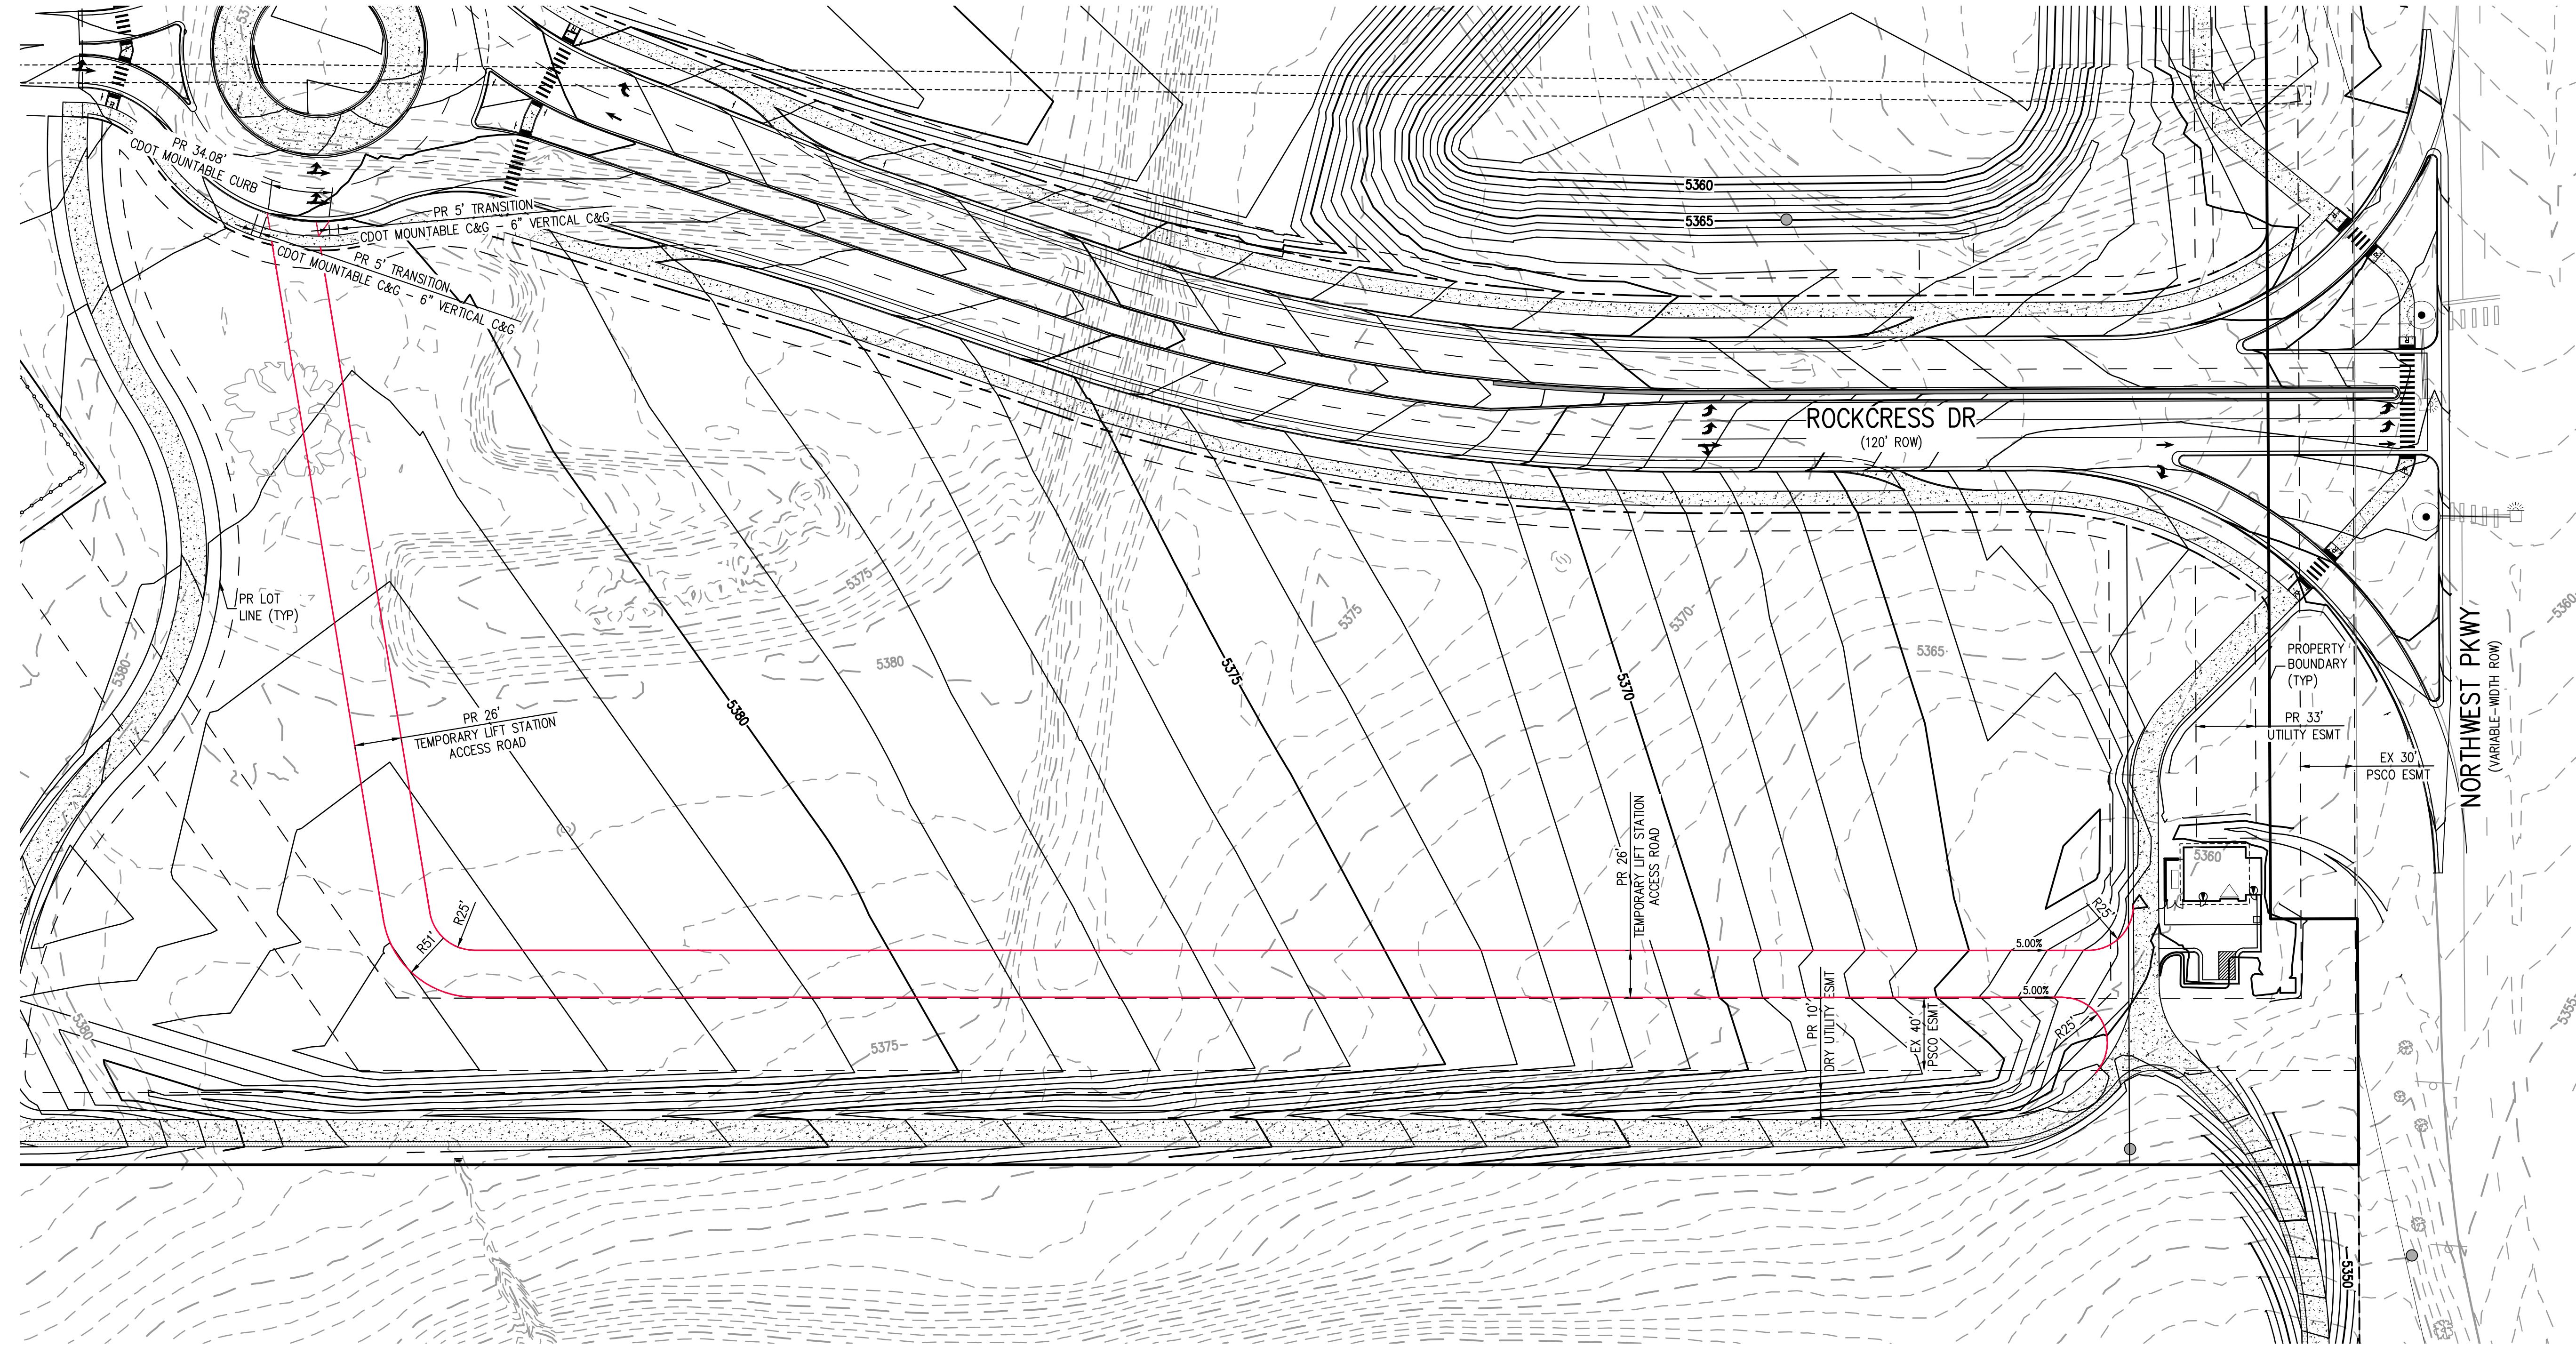

HKS HARRIS KOCHER SMITH
1120 Lincoln Street, Suite 1000
Denver, Colorado 80203
P: 303.623.6300 F: 303.623.6311
HarrisKocherSmith.com

REDTAIL RIDGE - LIFT STATION ACCESS EXHIBIT