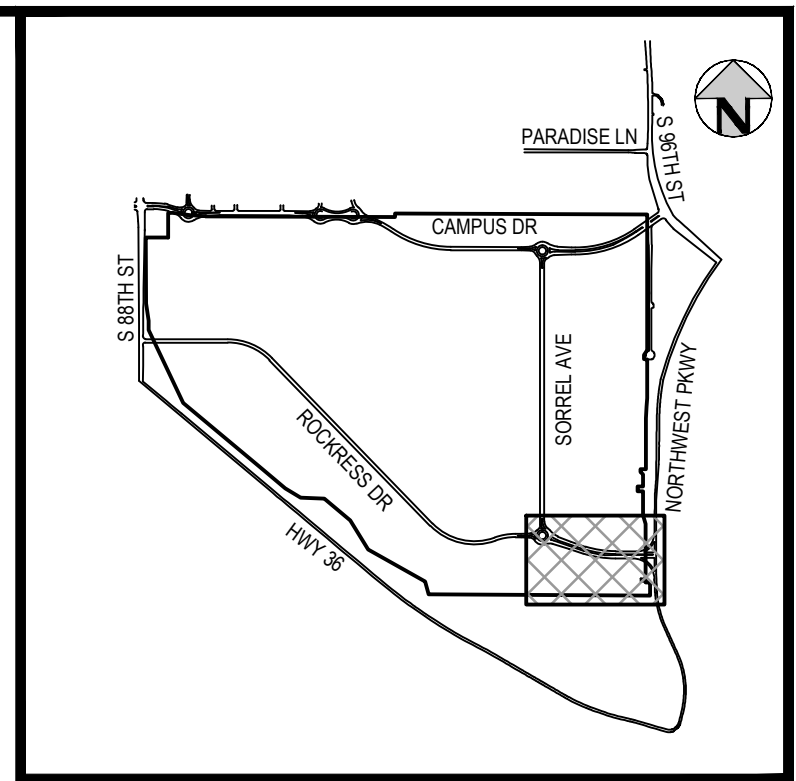

NO CHANGES ARE TO BE MADE TO THIS DRAWING WITHOUT WRITTEN PERMISSION OF HARRIS KOCHER SMITH.

KEY MAP
1"=200'